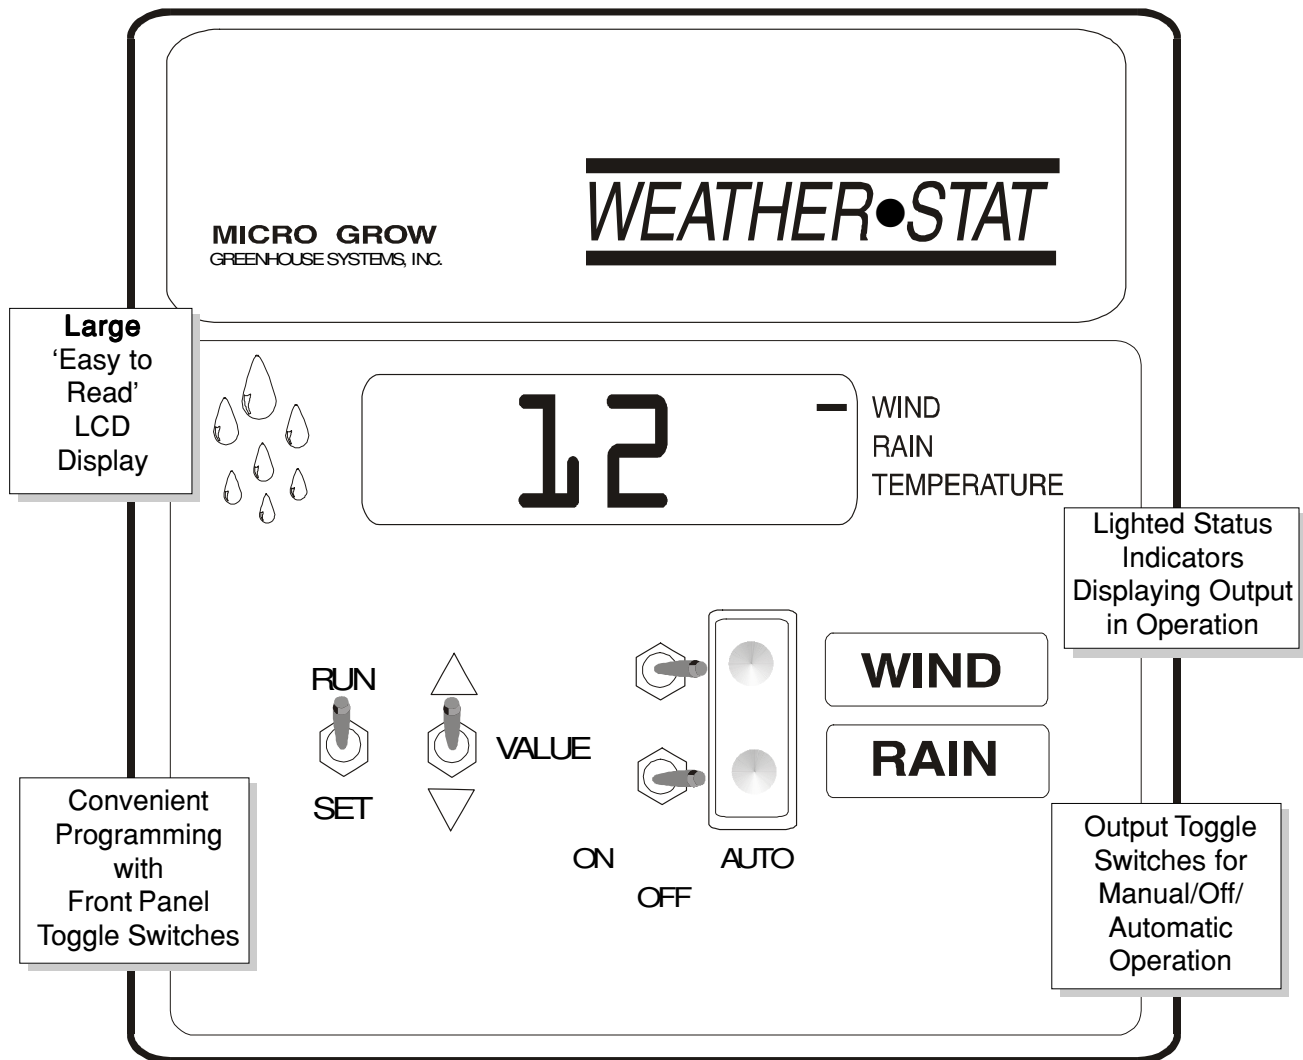

WEATHERSTAT

- ◆ **MONITORS WIND SPEED, RAIN & OUTDOOR TEMPERATURE**
- ◆ **OVERRIDE ROOF VENTS AND RETRACTABLE ROOFS**
 - ◆ **DISABLE OUTDOOR IRRIGATION SYSTEMS**
- ◆ **EASILY INTERFACES TO EXISTING OR NEW INSTALLATIONS**
- ◆ **RECORDS AND DISPLAYS HIGH AND LOW SENSOR READINGS**