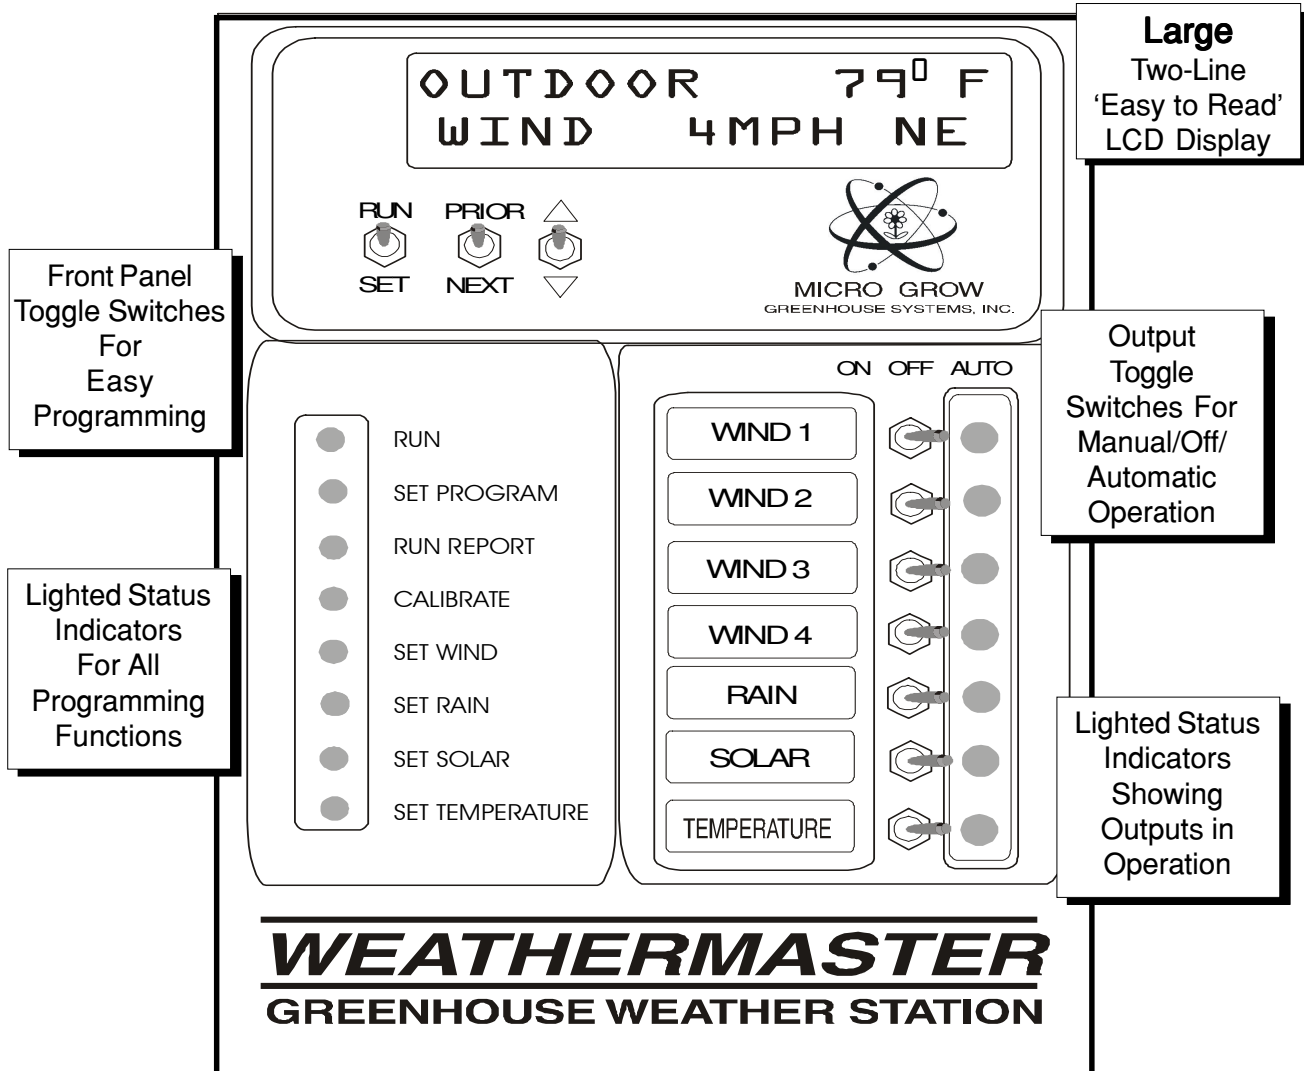

WEATHERMASTER

If coupled with a Personal Computer, your WeatherMaster connects directly with the Growlink Program providing information at your fingertips

WeatherMaster Specifications

- ◆ TEMPERATURE ACCURACY
TEMPERATURE $\pm 1^{\circ}$ F OR C
- ◆ SOLAR ACCURACY
 $\pm 20\%$
- ◆ WIND DIRECTION READOUT
8 COMPASS POINTS
- ◆ SOLAR DIFFERENTIAL
 ± 5 K-LUX
- ◆ SOLAR READOUT
K-LUX
- ◆ RAIN SENSITIVITY
ADJUSTABLE
- ◆ RAIN SENSOR
HEATED GRID
- ◆ PROGRAMMING
FRONT PANEL TOGGLE SWITCHES
- ◆ WIND RESET TIME DELAY
SELECTABLE: 2, 10, OR 30 SEC.
1½, 2, OR 5 MIN.
- ◆ WIND SENSITIVITY
 ± 1 MPH
- ◆ TEMPERATURE DIFFERENTIAL
USER SELECTABLE: 1 TO 8 DEGREES
- ◆ TEMPERATURE READOUT
FAHRENHEIT OR CENTIGRADE
- ◆ OUTPUT SWITCHES
MANUAL, CENTER OFF, AUTOMATIC
- ◆ DIGITAL READOUT
16 CHARACTERS,
2-LINES ALPHANUMERIC LCD
- ◆ LIGHTED STATUS INDICATORS
HIGH INTENSITY LED
- ◆ ENCLOSURE
NON-METALLIC, WEATHERPROOF,
CLEAR COVER, LOCKABLE
- ◆ CONTROL OUTPUTS
24 VAC
- ◆ OPERATING VOLTAGE
LOW VOLTAGE, 24 VAC
- ◆ PHYSICAL SIZE
8.5"W x 10.5"H x 5.5"D

26111 Ynez Road, Suite C-4 ◆ Temecula, CA 92591 ◆ 951.296.3340 ◆ Fax 951.296.3350 ◆ www.microgrow.com

WEATHERMASTER

◆ **PREMIER MICROPROCESSOR BASED GREENHOUSE WEATHER STATION**

◆ **MONITORS WIND SPEED & DIRECTION, RAIN, SOLAR LEVEL, & OUTDOOR TEMPERATURE**