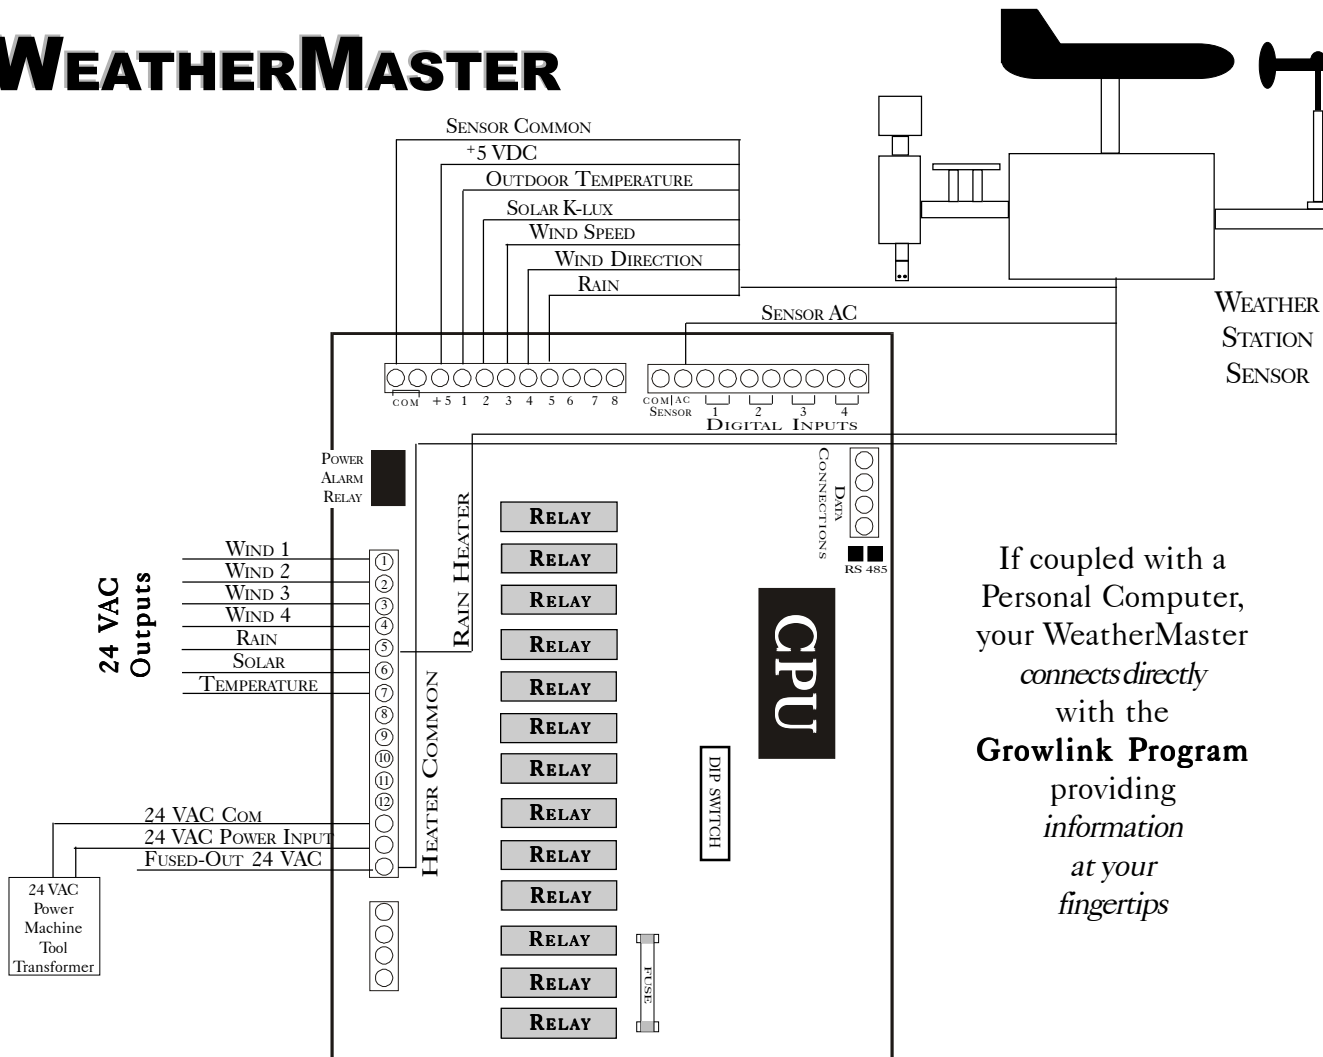

WEATHERMASTER

If coupled with a Personal Computer, your WeatherMaster connects directly with the Growlink Program providing information at your fingertips

WeatherMaster Specifications

- ◆ TEMPERATURE ACCURACY
TEMPERATURE $\pm 1^{\circ}$ F OR C
- ◆ SOLAR ACCURACY
 $\pm 20\%$
- ◆ WIND DIRECTION READOUT
8 COMPASS POINTS
- ◆ SOLAR DIFFERENTIAL
 ± 5 K-LUX
- ◆ SOLAR READOUT
K-LUX
- ◆ RAIN SENSITIVITY
ADJUSTABLE
- ◆ RAIN SENSOR
HEATED GRID
- ◆ PROGRAMMING
FRONT PANEL TOGGLE SWITCHES
- ◆ WIND RESET TIME DELAY
SELECTABLE: 2, 10, OR 30 SEC.
1½, 2, OR 5 MIN.
- ◆ WIND SENSITIVITY
 ± 1 MPH
- ◆ TEMPERATURE DIFFERENTIAL
USER SELECTABLE: 1 TO 8 DEGREES
- ◆ TEMPERATURE READOUT
FAHRENHEIT OR CENTIGRADE
- ◆ OUTPUT SWITCHES
MANUAL, CENTER OFF, AUTOMATIC
- ◆ DIGITAL READOUT
16 CHARACTERS,
2-LINES ALPHANUMERIC LCD
- ◆ LIGHTED STATUS INDICATORS
HIGH INTENSITY LED
- ◆ ENCLOSURE
NON-METALLIC, WEATHERPROOF,
CLEAR COVER, LOCKABLE
- ◆ CONTROL OUTPUTS
24 VAC
- ◆ OPERATING VOLTAGE
LOW VOLTAGE, 24 VAC
- ◆ PHYSICAL SIZE
8.5"W x 10.5"H x 5.5"D

26111 Ynez Road, Suite C-4 ◆ Temecula, CA 92591 ◆ 951.296.3340 ◆ Fax 951.296.3350 ◆ www.microgrow.com

WEATHERMASTER

◆ **PREMIER MICROPROCESSOR BASED GREENHOUSE WEATHER STATION**

◆ **MONITORS WIND SPEED & DIRECTION, RAIN, SOLAR LEVEL, & OUTDOOR TEMPERATURE**

◆ **EASILY COMBINES WITH NEW & EXISTING GREENHOUSE EQUIPMENT**

◆ **INTERFACES WITH MICRO GROW'S CUSTOM GROWLINK PROGRAM**

MICRO • GROW
GREENHOUSE SYSTEMS, INC.

26111 Ynez Road, C-4 ◆ Temecula, CA 92591 ◆ U.S.A.