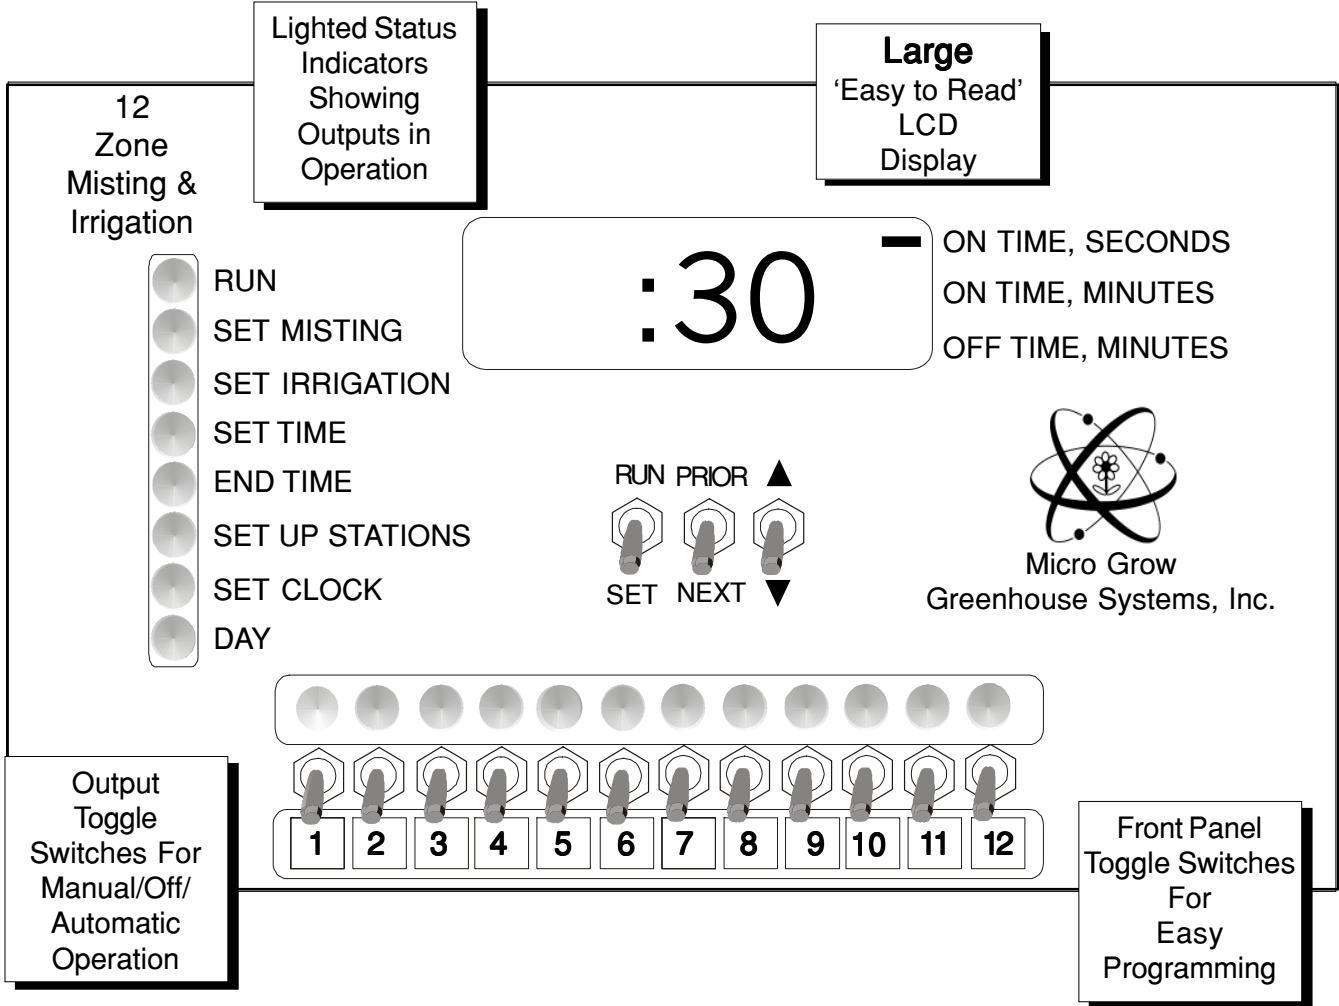

WATER MAX

Water Max Specifications

- ◆ PROGRAMMING
FRONT PANEL TOGGLE SWITCHES
- ◆ STATION MISTING OR IRRIGATION
TWELVE STATIONS
- ◆ OUTPUT SWITCHES
CENTER OFF, AUTOMATIC, MANUAL
- ◆ NIGHT/DAY DETECTION
PHOTO CELL
- ◆ MISTING AND/OR IRRIGATION
OUTPUT USER SELECTABLE
- ◆ NIGHT MISTING ADJUSTMENTS
AUTOMATIC
- ◆ IRRIGATION START/STOP TIME
PROGRAM START AND STOP SETTINGS
- ◆ ALTERNATE DAY IRRIGATION
*CHOOSE EVERY DAY, EVERY OTHER DAY,
OR EVERY THIRD DAY*
- ◆ MISTING START/STOP TIME
PROGRAM START AND STOP SETTINGS
- ◆ MISTING RUN AND WAIT TIMES
USER SELECTABLE
- ◆ IRRIGATION RUN TIME AND REPEAT
REPEATS UP TO 4 TIMES A DAY
- ◆ DIGITAL READOUT
HIGH VISIBILITY LCD
- ◆ 24-HOUR CLOCK
ON BOARD FULLY DIGITAL
- ◆ ENCLOSURE
*NON-METALLIC, WEATHERPROOF,
CLEAR COVER, LOCKABLE*
- ◆ LIGHTED OUTPUT INDICATORS
HIGH INTENSITY LED
- ◆ VOLTAGE INPUT/OUTPUT
24 VAC
- ◆ PHYSICAL SIZE
13 W x 10.5" H x 5.5" D

MICRO • GROW
GREENHOUSE SYSTEMS, INC.

26111 Ynez Road, Suite C-4 ◆ Temecula, CA 92591 ◆ 951.296.3340 ◆ Fax 951.296.3350 ◆ www.microgrow.com

WATER MAX

Propagation, Mist & Irrigation

◆ **PRECISE GREENHOUSE PROPAGATION MISTING & IRRIGATION**

◆ **TWELVE PROGRAMMABLE STATIONS**

◆ **NIGHT DETECTION SENSOR**

◆ **IRRIGATION SAME CYCLE REPEAT FUNCTION**

◆ **INTERNAL 24-HOUR TIME CLOCK**

26111 Ynez Road, C-4 ◆ Temecula, CA 92591 ◆ U.S.A.
 ◆ 951.296.3340 ◆ Fax 951.296.3350
 ◆ www.microgrow.com