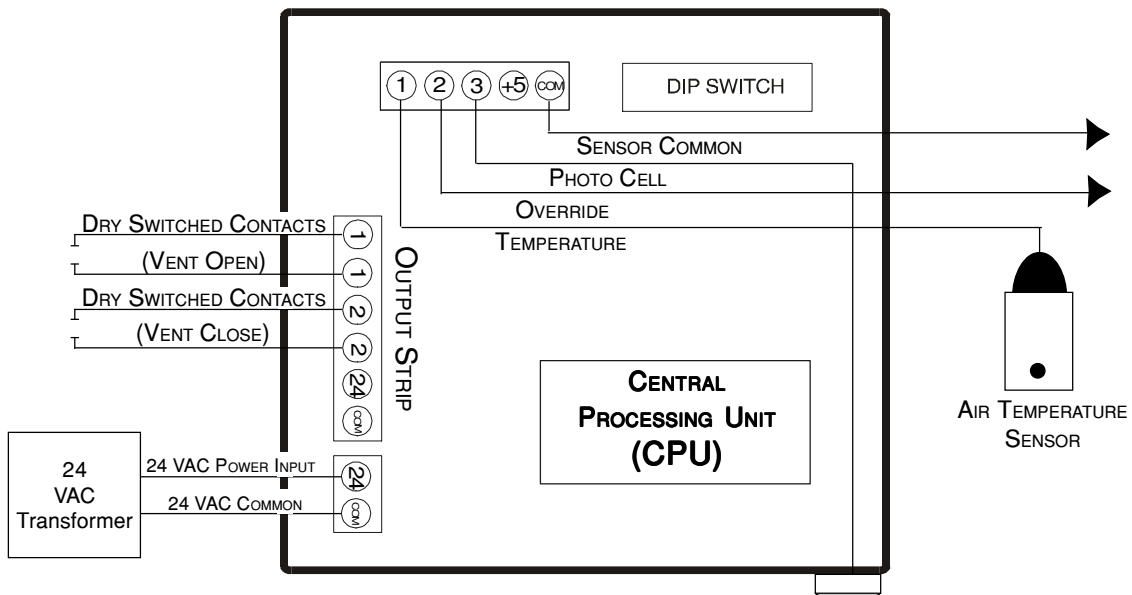

CONTROL GREENHOUSE VENTS & ROLL-A-ROOFS TO 8 STAGES

MONITORS INDOOR TEMPERATURE
ADJUSTING VENTS TO YOUR SETTINGS

NIGHT DETECTION MODE

VENT STAT SPECIFICATIONS

TEMPERATURE ACCURACY $\pm 1^\circ F$

1/2" LCD, $^\circ F$ OR $^\circ C$ SELECTABLE

INTERNAL TIMED STAGING

USER SELECTABLE DIFFERENTIAL

5.25" x 6.5" x 4.5"

CLEAR COVERED WEATHERPROOF ENCLOSURE

24VAC LOW VOLTAGE OPERATION

MICRO • GROW
GREENHOUSE SYSTEMS, INC.

26111 YNEZ ROAD, C-4 ◆ TEMECULA, CA 92591 ◆ U.S.A.