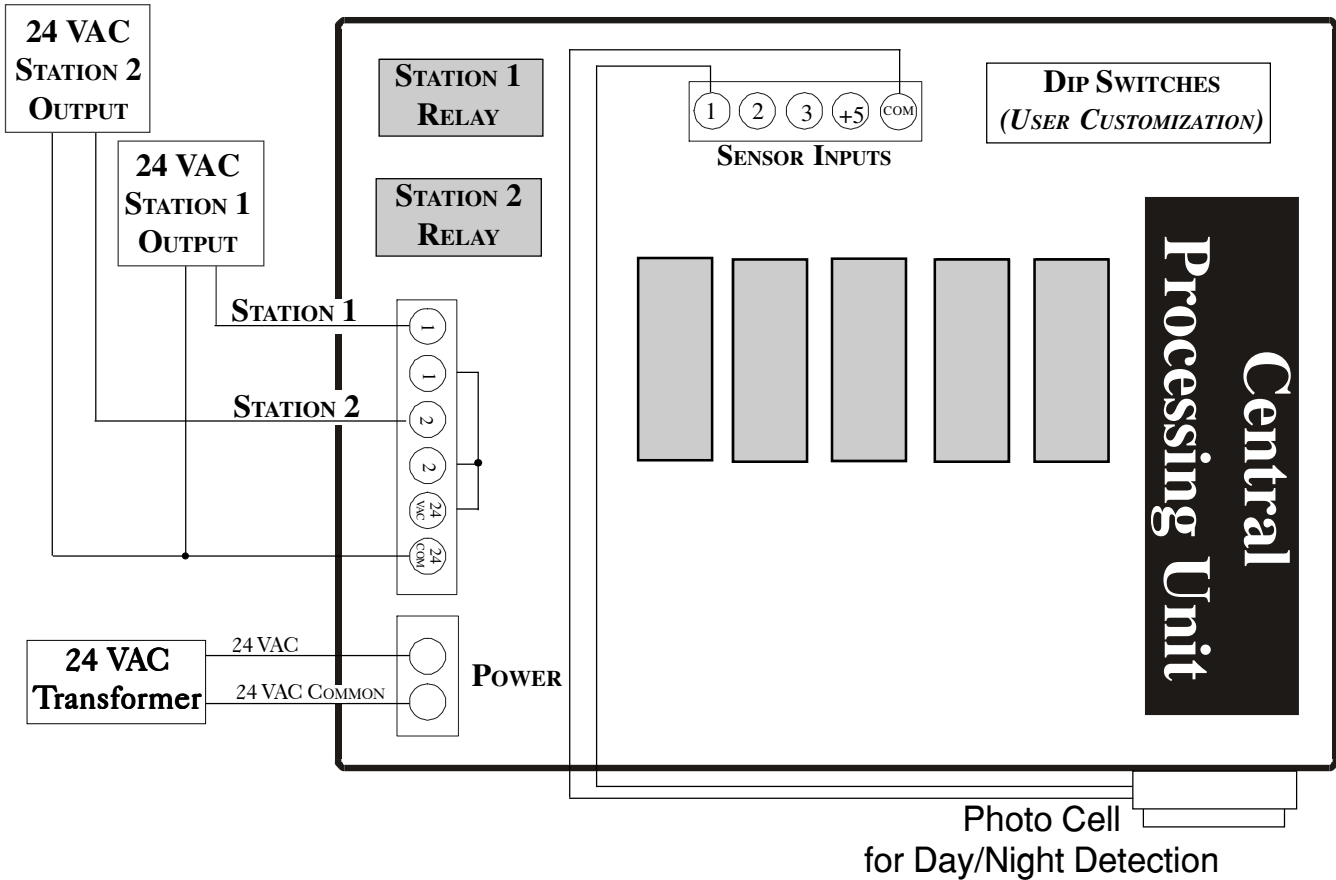

## MINI-MIST SPECIFICATIONS

- ◆ PROGRAMMING  
*FRONT PANEL TOGGLE SWITCHES*
- ◆ STATION MISTING OR IRRIGATION  
*TWO STATIONS*
- ◆ OUTPUT SWITCHES  
*CENTER OFF, AUTOMATIC, MANUAL*
- ◆ NIGHT/DAY DETECTION  
*PHOTO CELL*  
*CENTER OFF, AUTOMATIC, MANUAL*
- ◆ NIGHT MISTING ADJUSTMENTS  
*AUTOMATIC*
- ◆ MISTING AND/OR IRRIGATION  
*OUTPUT USER SELECTABLE*

- ◆ 24-HOUR CLOCK  
*ON BOARD FULLY DIGITAL*
- ◆ ENCLOSURE  
*NON-METALLIC, WEATHERPROOF, CLEAR COVER, LOCKABLE*
- ◆ LIGHTED OUTPUT INDICATORS  
*HIGH INTENSITY LED*
- ◆ VOLTAGE INPUT/OUTPUT  
*24 VAC*
- ◆ PHYSICAL SIZE  
*5.5" W x 5.5" H x 5.5" D*