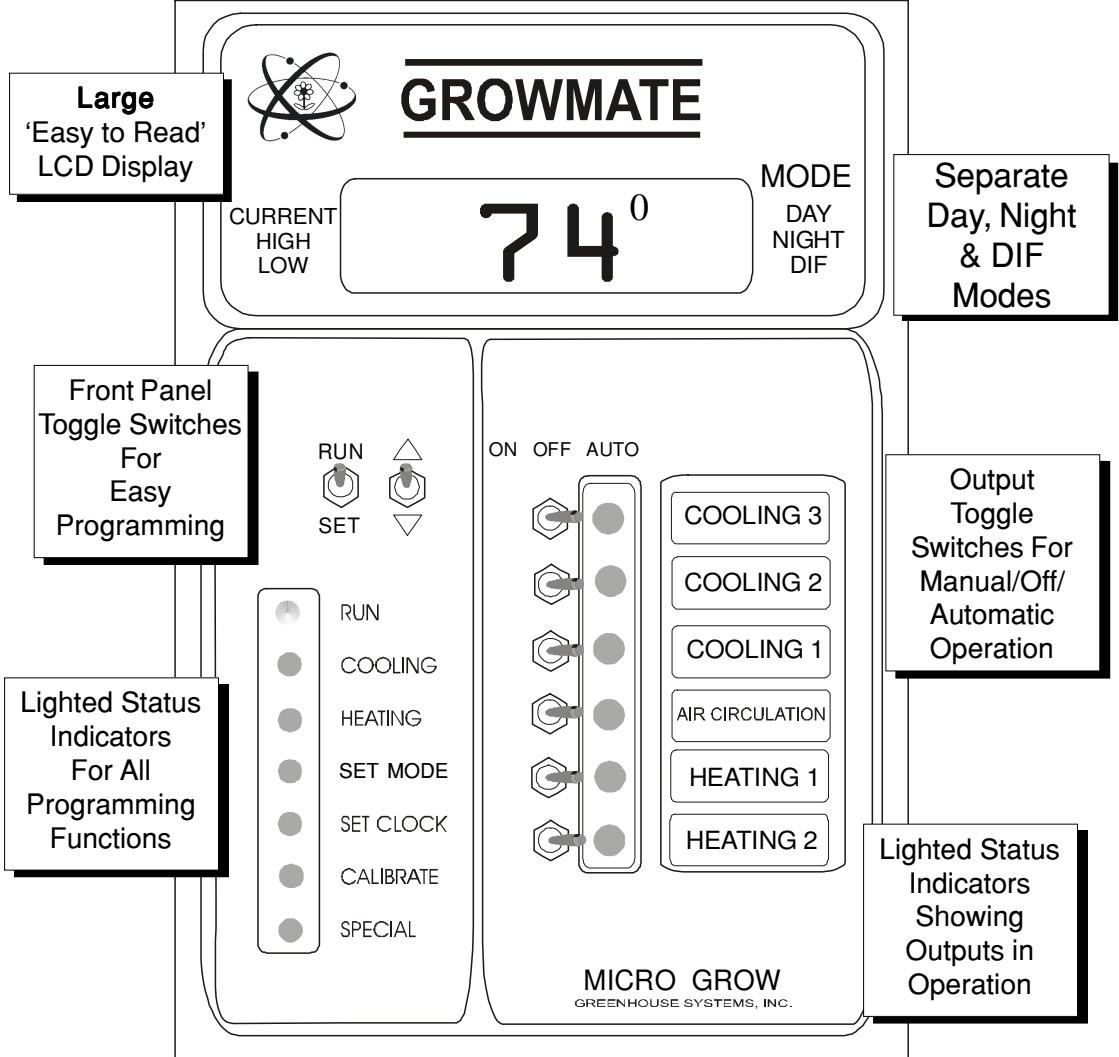

GROWMATE

◆ PRECISION MICROPROCESSOR CONTROL

◆ COST EFFECTIVE SOLUTION FOR HEATING, COOLING & AIR CIRCULATION

◆ DAY, NIGHT & DIF SETTINGS

MICRO • GROW

GREENHOUSE SYSTEMS, INC.

26111 Ynez Road, C-4 ♦ Temecula, CA 92591 ♦ U.S.A.
 ♦ 951.296.3340 ♦ Fax 951.296.3350
 ♦ www.microgrow.com