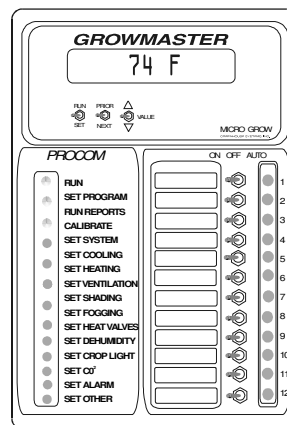

GrowLink

**CUSTOMIZE YOUR DATA
SCREENS WITH GROWLINK**

**YOUR CONTROL INFORMATION
VIEWED AND TRACKED**

**GROWLINK EXPORTS YOUR
GREENHOUSE DATA
TO COMMON
SPREADSHEETS
SUCH AS EXCEL**

FEATURES OF GROWLINK

- ◆ EASY TO USE
MICROSOFT WINDOWS™ BASED
- ◆ CONNECTS TO MICRO GROW'S
GROWMASTER &
GROWLINE SERIES
- ◆ INCLUDES SERIAL ADAPTOR FOR
EASY CONNECTION TO YOUR PC
 - ◆ STORE DATA INDEFINITELY
ON HARD DRIVE
- ◆ CREATE CUSTOMIZED SCREENS OR USE PRE-MADE
SCREENS INCLUDED WITH GROWLINK
- ◆ REMOTE CONTROL ACCESS WITH MODEM AND
OPTIONAL SOFTWARE

SYSTEM REQUIREMENTS

- ◆ WINDOWS 3.1, '95, '98 OR NT™
- ◆ COMMON SERIAL PORT (RS 485)

**VIEW & CHANGE YOUR
SETTINGS FROM**

**AROUND THE
CORNER...**

**...OR
AROUND
THE
WORLD**