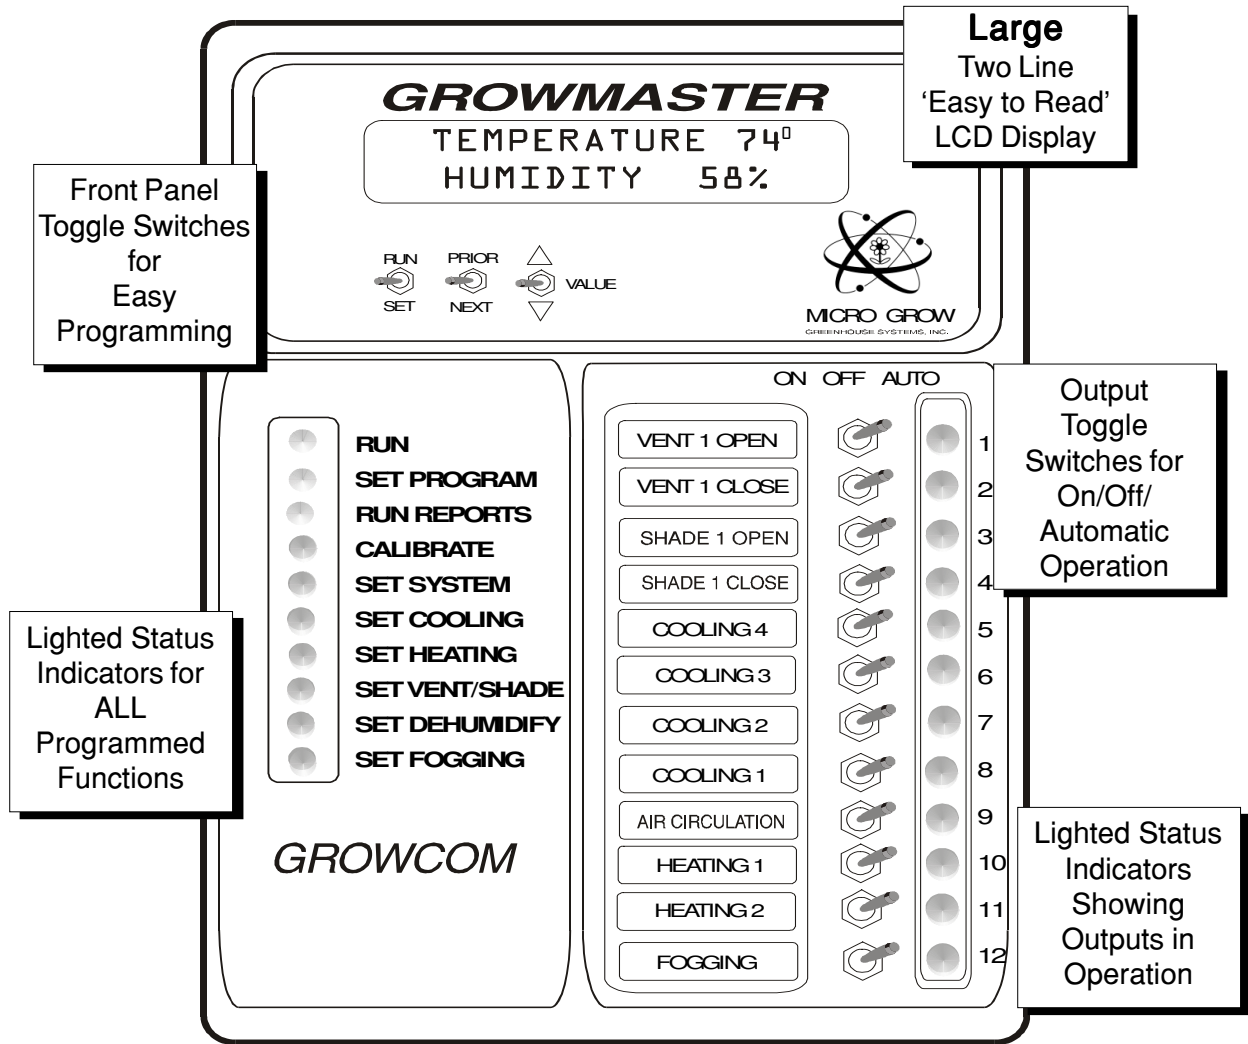

GROWCOM

◆ **FEATURE PACKED ENVIRONMENTAL CONTROLLER**

◆ **FOR USE WITH OR WITHOUT YOUR PERSONAL COMPUTER**

◆ **UNIVERSAL LOW VOLTAGE 24 VAC OPERATION**