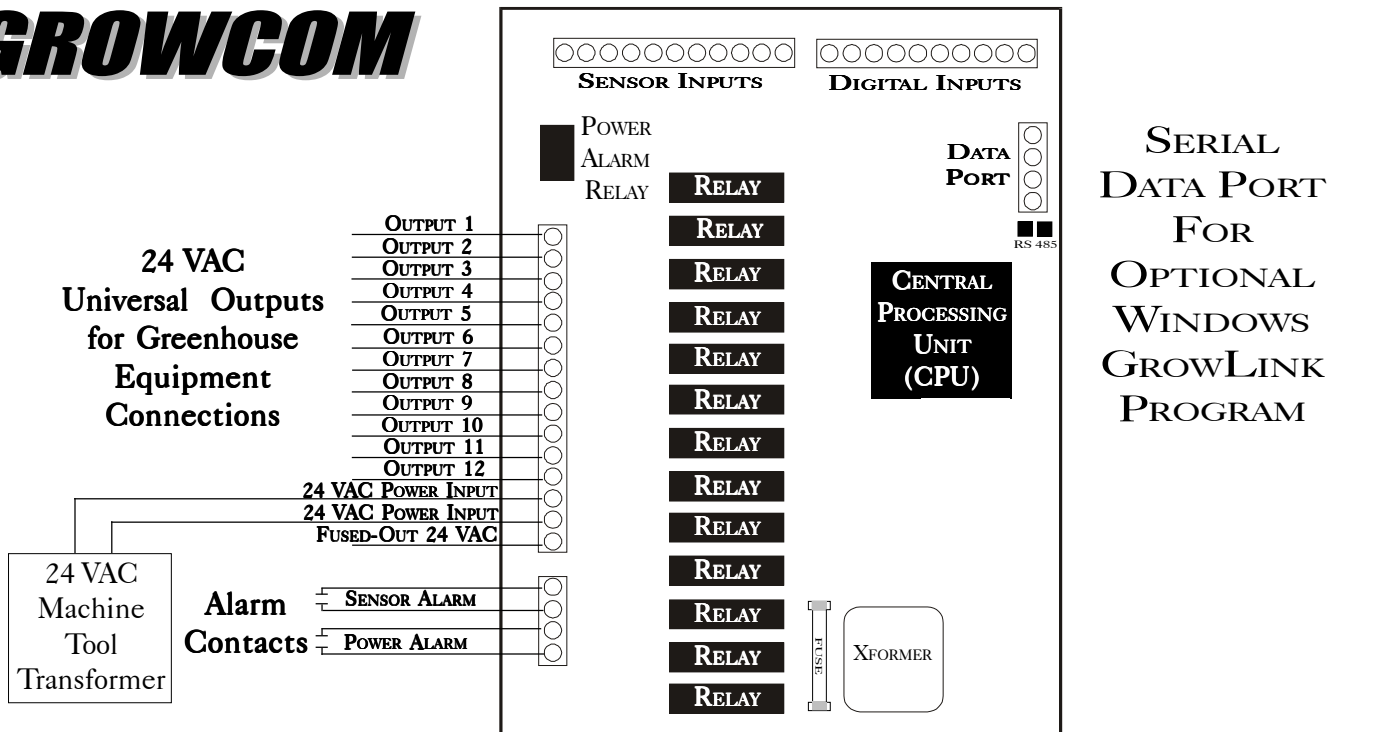

# GROWCOM

SERIAL  
DATA PORT  
FOR  
OPTIONAL  
WINDOWS  
GROWLINK  
PROGRAM