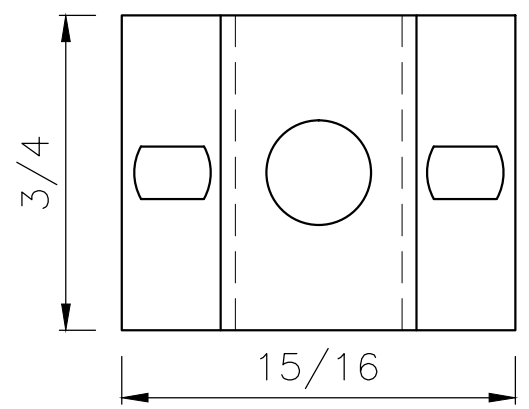

PART NAME:
NON DRIP SPACER FOR FIBERGLASS & LEXAN

LOADING

PART NO:

09970040

TOP VIEW

ISOMETRIC VIEW

SIDE VIEW

FRONT VIEW

0.027#

SCALE: NOTED
DATE: 11-02-06
DRAWN BY: AGM
APPROVED: JDM

REV: -
-
PART NAME:
NON DRIP SPACER FOR FIBERGLASS & LEXAN

CONLEY'S MFG. AND SALES

CUT SIZE:
3/4 X 2 3/8 X 18GA. GALV.
PART NO:
09970040