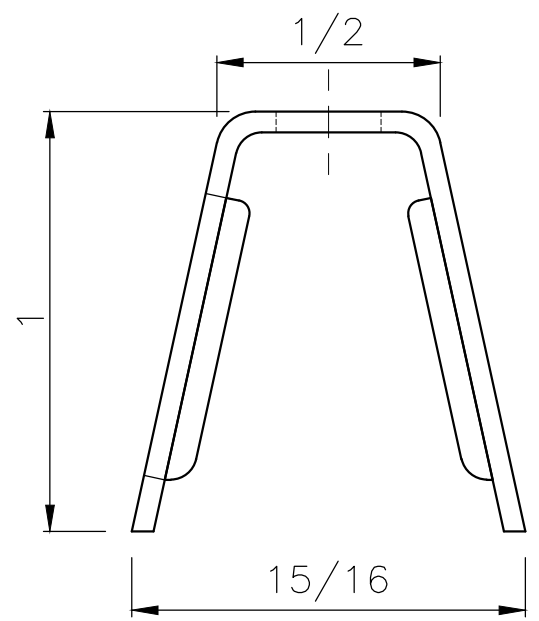

PART NAME:
NON DRIP SPACER FOR FIBERGLASS & LEXAN

LOADING

PART NO:

09970040

TOP VIEW

ISOMETRIC VIEW

SIDE VIEW

FRONT VIEW

0.027#

SCALE: NOTED
DATE: 11-02-06
DRAWN BY: AGM
APPROVED: JDM

REV: -
-
PART NAME:
NON DRIP SPACER FOR FIBERGLASS & LEXAN

CONLEY'S MFG. AND SALES

CUT SIZE:
3/4 X 2 3/8 X 18GA. GALV.
PART NO:
09970040