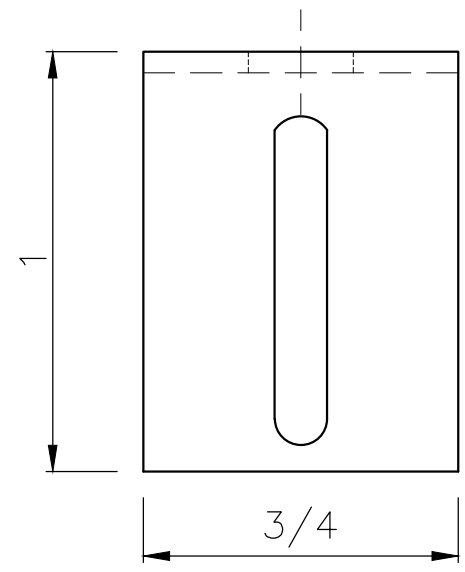

PART NAME:
NON DRIP SPACER FOR FIBERGLASS & LEXAN

LOADING

PART NO:

09970040

TOP VIEW

ISOMETRIC VIEW

SIDE VIEW

FRONT VIEW

0.027#

SCALE: NOTED
DATE: 11-02-06
DRAWN BY: AGM
APPROVED: JDM

REV: -
-
PART NAME:
NON DRIP SPACER FOR FIBERGLASS & LEXAN

CONLEY'S MFG. AND SALES

CUT SIZE:
3/4 X 2 3/8 X 18GA. GALV.
PART NO:
09970040