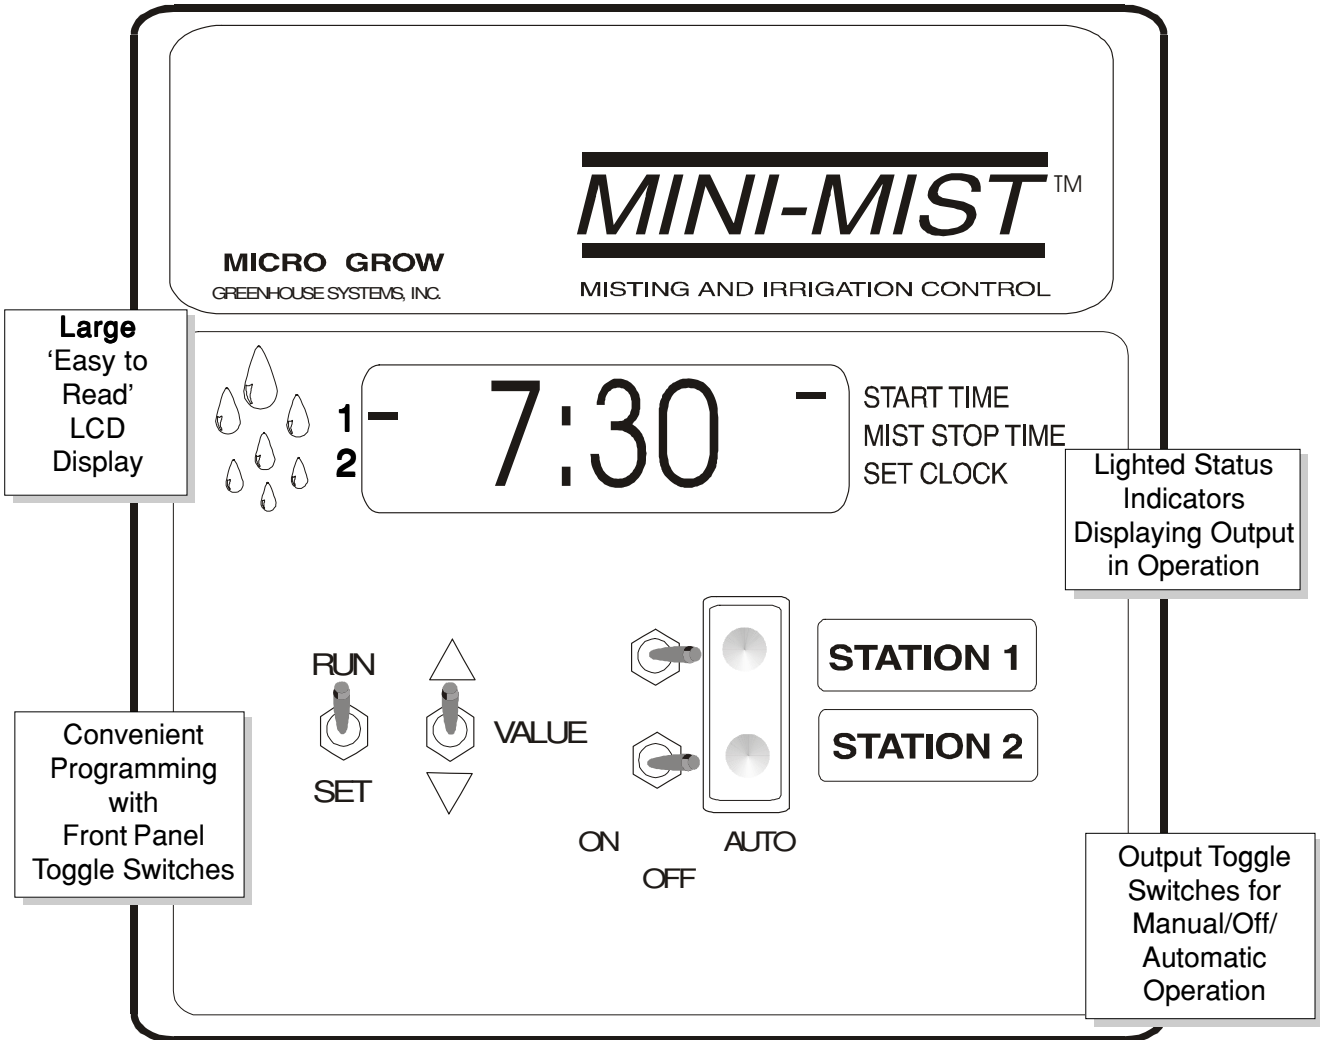

Mini-Mist

◆ **PRECISE GREENHOUSE PROPAGATION MISTING & IRRIGATION** ◆

◆ **TWO PROGRAMMABLE STATIONS**

◆ **NIGHT DETECTION SENSOR**

◆ **IRRIGATION SAME CYCLE REPEAT FUNCTION**

◆ **INTERNAL 24-HOUR TIME CLOCK**