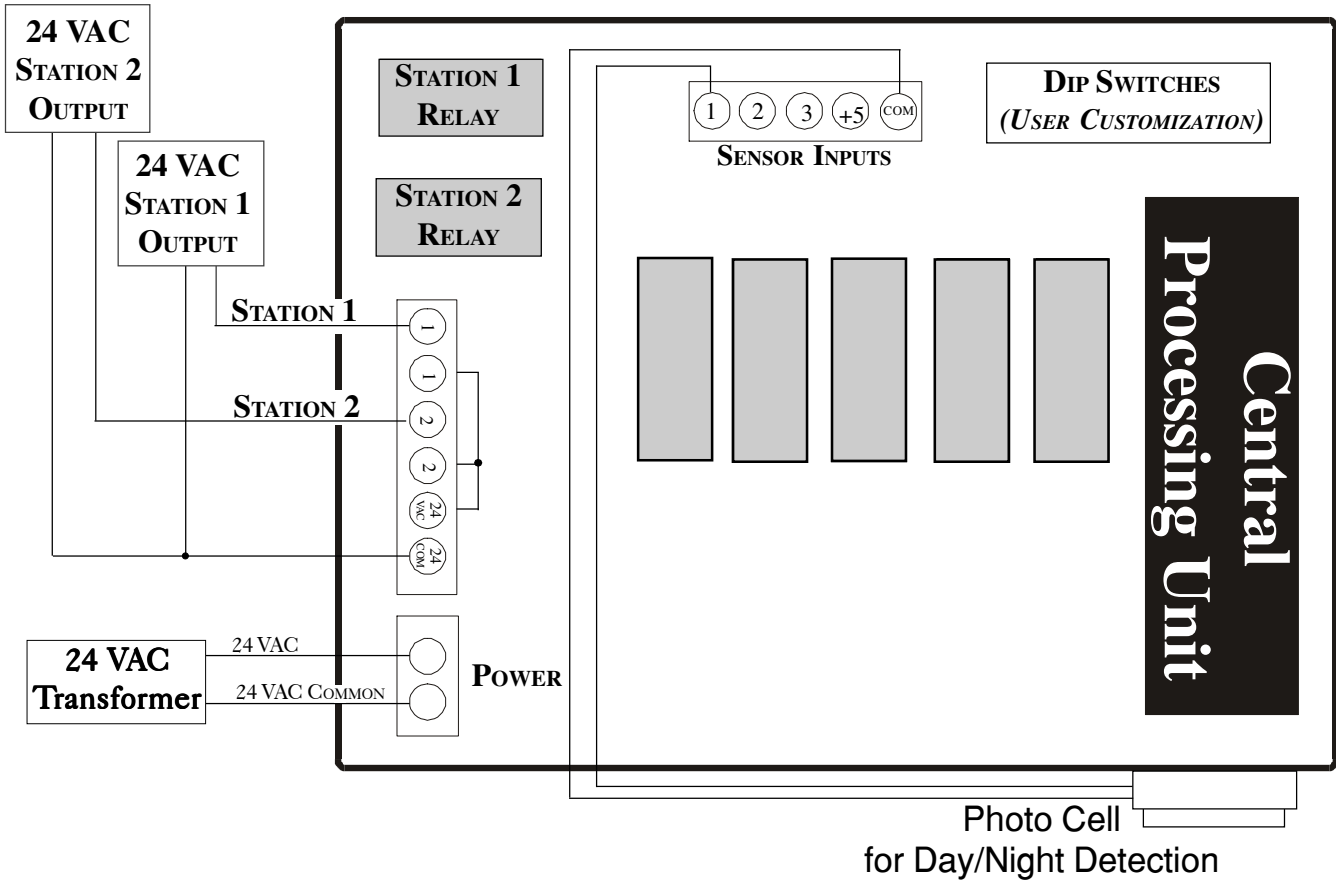

Mini-Mist

MINI-MIST SPECIFICATIONS

- ◆ PROGRAMMING
FRONT PANEL TOGGLE SWITCHES
- ◆ STATION MISTING OR IRRIGATION
TWO STATIONS
- ◆ OUTPUT SWITCHES
CENTER OFF, AUTOMATIC, MANUAL
- ◆ NIGHT/DAY DETECTION
PHOTO CELL
CENTER OFF, AUTOMATIC, MANUAL
- ◆ NIGHT MISTING ADJUSTMENTS
AUTOMATIC
- ◆ MISTING AND/OR IRRIGATION
OUTPUT USER SELECTABLE

- ◆ IRRIGATION START/STOP TIME
PROGRAM START AND STOP SETTINGS
- ◆ ALTERNATE DAY IRRIGATION
CHOOSE EVERY DAY, EVERY OTHER DAY, OR EVERY THIRD DAY
- ◆ MISTING START/STOP TIME
PROGRAM START AND STOP SETTINGS
- ◆ MISTING RUN AND WAIT TIMES
USER SELECTABLE
- ◆ IRRIGATION RUN TIME AND REPEAT
REPEATS UP TO 4 TIMES A DAY
- ◆ DIGITAL READOUT
HIGH VISIBILITY LCD

- ◆ 24-HOUR CLOCK
ON BOARD FULLY DIGITAL
- ◆ ENCLOSURE
NON-METALLIC, WEATHERPROOF, CLEAR COVER, LOCKABLE
- ◆ LIGHTED OUTPUT INDICATORS
HIGH INTENSITY LED
- ◆ VOLTAGE INPUT/OUTPUT
24 VAC
- ◆ PHYSICAL SIZE
5.5" W x 5.5" H x 5.5" D

◆ **TWO PROGRAMMABLE STATIONS**

◆ **NIGHT DETECTION SENSOR**

◆ **IRRIGATION SAME CYCLE REPEAT FUNCTION**

◆ **INTERNAL 24-HOUR TIME CLOCK**

26111 Ynez Road, C-4 ◆ Temecula, CA 92591 ◆ U.S.A.
 ◆ 951.296.3340 ◆ Fax 951.296.3350
 ◆ www.microgrow.com